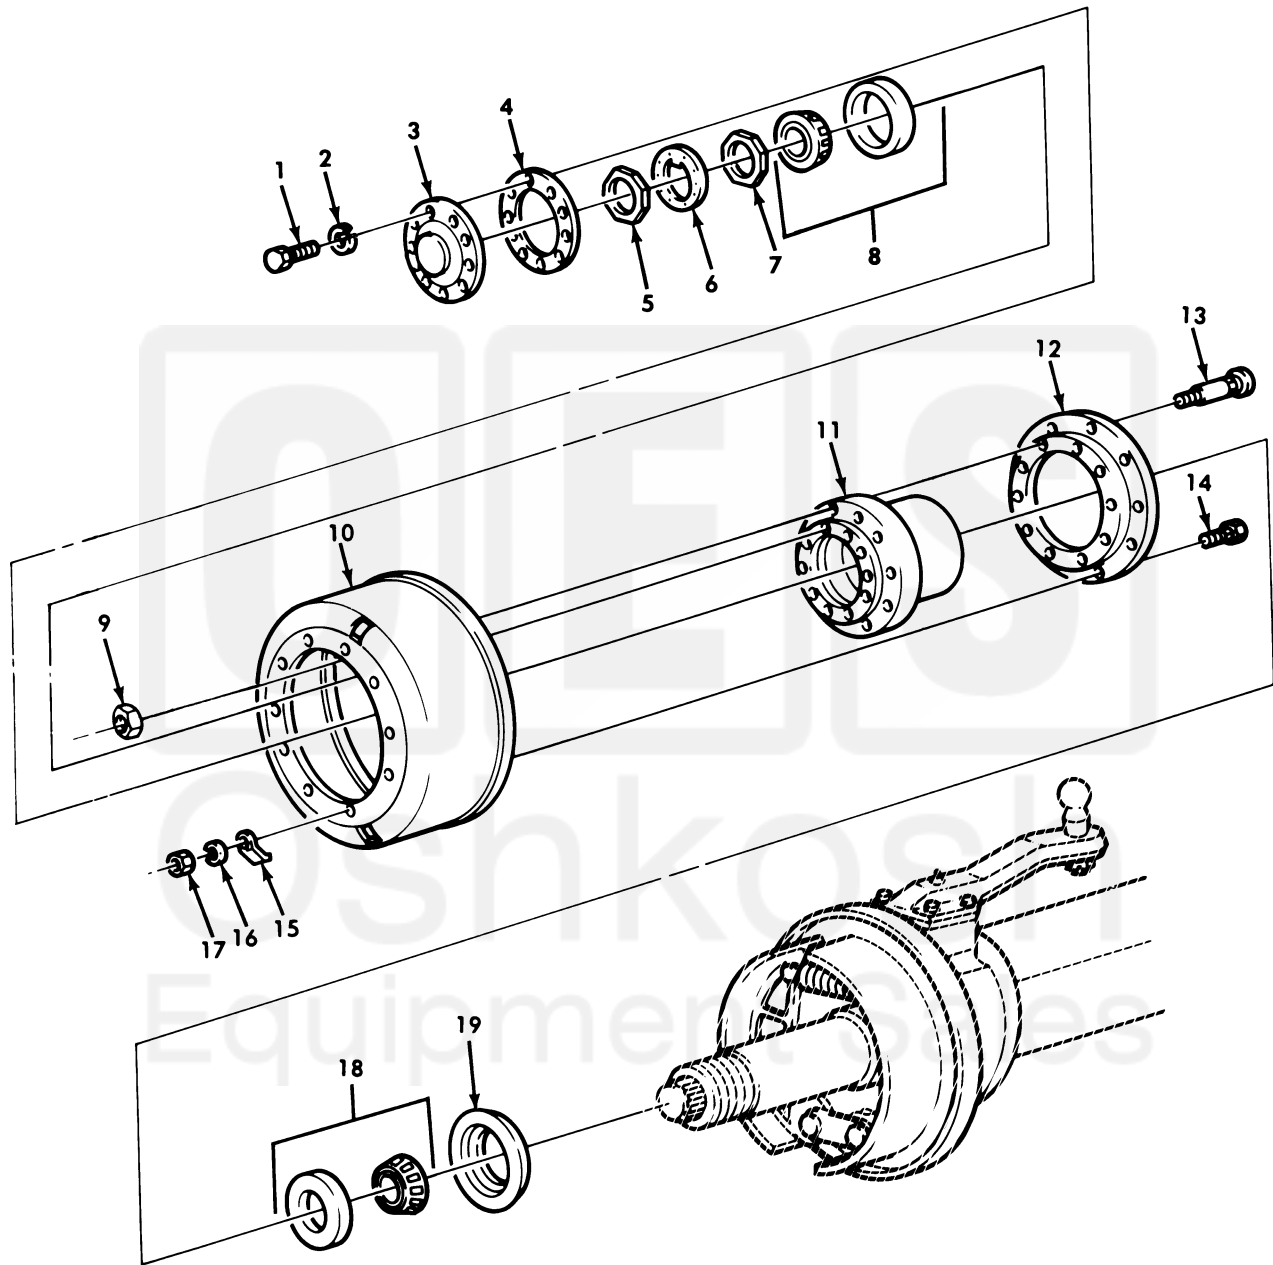

UNIT, DIRECT SUPPORT, AND GENERAL SUPPORT MAINTENANCE  
REPAIR PARTS AND SPECIAL TOOLS LIST  
TRUCK, 5-TON, 6X6, M809 SERIES TRUCKS (DIESEL)

Figure 206. Front Wheel Hub and Drum Assembly.

(1) ITEM NO	(2) SMR CODE	(3) NSN	(4) CAGEC	(5) PART NUMBER	(6) DESCRIPTION AND USABLE ON CODE (UOC)	(7) QTY
GROUP 1311 WHEEL ASSEMBLY						
FIG. 206 FRONT WHEEL HUB AND DRUM ASSEMBLY						
1	PAOZZ	5306-00-182-9267	19207	10896726	BOLT, MACHINE.....	20
2	PAOZZ	5310-00-584-5272	96906	MS35338-48	WASHER, LOCK.....	20
3	XAOZZ		19207	8758278	FLANGE.....	2
4	PAOZZ	5330-01-377-9775	14153	02764	GASKET FRONT HUB FLANGE.....	2
5	PAOZZ	5310-00-353-2427	19207	7979263	NUT, PLAIN, OCTAGON.....	2
6	PAOZZ	5310-00-700-7089	19207	5139123	WASHER, KEY.....	2
7	PAOZZ	5310-00-374-0836	19207	7979308	NUT ASSY.....	2
8	PAOZZ	3110-00-100-4223	96906	MS19081-181	BEARING, ROLLER, TAPE.....	2
9	PAOZZ	5310-01-045-3708	96906	MS51983-5	NUT, PLAIN, SINGLE BA LEFT HAND THREAD.....	10
					UOC: 614, 622, 623, 624, 625, 626, 627, 628, 629, 630, 631, 632, 633, 634, 635, 637, 638	
9	PAOZZ	5310-01-045-3709	96906	MS51983-6	NUT, PLAIN, SINGLE BA RIGHT HAND THREAD.....	10
					UOC: 614, 622, 623, 624, 625, 626, 627, 628, 629, 630, 631, 632, 633, 634, 635, 637, 638	
10	PAOFF	2530-00-093-5597	19207	7409394	BRAKE DRUM.....	2
11	PAOZZ	3040-00-421-3928	19207	7979324	HUB, BODY.....	2
12	PAOZZ	2530-00-740-9390	19207	7409390	ADAPTER, BRAKE DRUM.....	2
13	PAOZZ	5306-00-797-9320	19207	7409554	BOLT, RIBBED SHOULDE FRONT HUB, LEFT HAND THREAD.....	10
					UOC: 614, 622, 623, 624, 625, 626, 627, 628, 629, 630, 631, 632, 633, 634, 635, 637, 638	
13	PAOZZ	5306-00-740-9555	19207	7409555	BOLT, RIBBED SHOULDE FRONT HUB, RIGHT HAND THREAD.....	10
					UOC: 614, 622, 623, 624, 625, 626, 627, 628, 629, 630, 631, 632, 633, 634, 635, 637, 638	
14	PAOZZ	5306-01-062-2334	19207	7979179	BOLT, RIBBED SHOULDE.....	10
15	PAOZZ	5340-00-211-6129	78500	1107F84	COVER, ACCESS.....	2
16	PAOZZ	5310-00-209-0965	96906	MS35338-47	WASHER, LOCK.....	10
17	PAOZZ	5310-00-880-7745	96906	MS51968-11	NUT, PLAIN, HEXAGON.....	10
18	PAOZZ	3110-00-100-4220	96906	MS19081-137	BEARING, ROLLER, TAPE.....	2
19	PAOZZ	5330-00-740-9550	19207	7979349	SEAL, PLAIN ENCASED INNER WHEEL BEARING.....	2